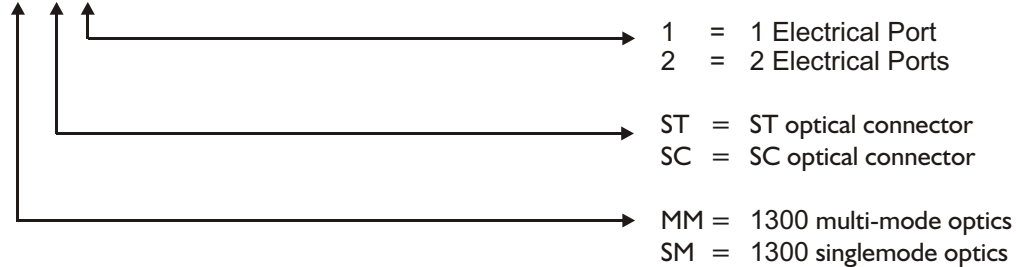

Part Numbers

Om102 - xx-xx-x